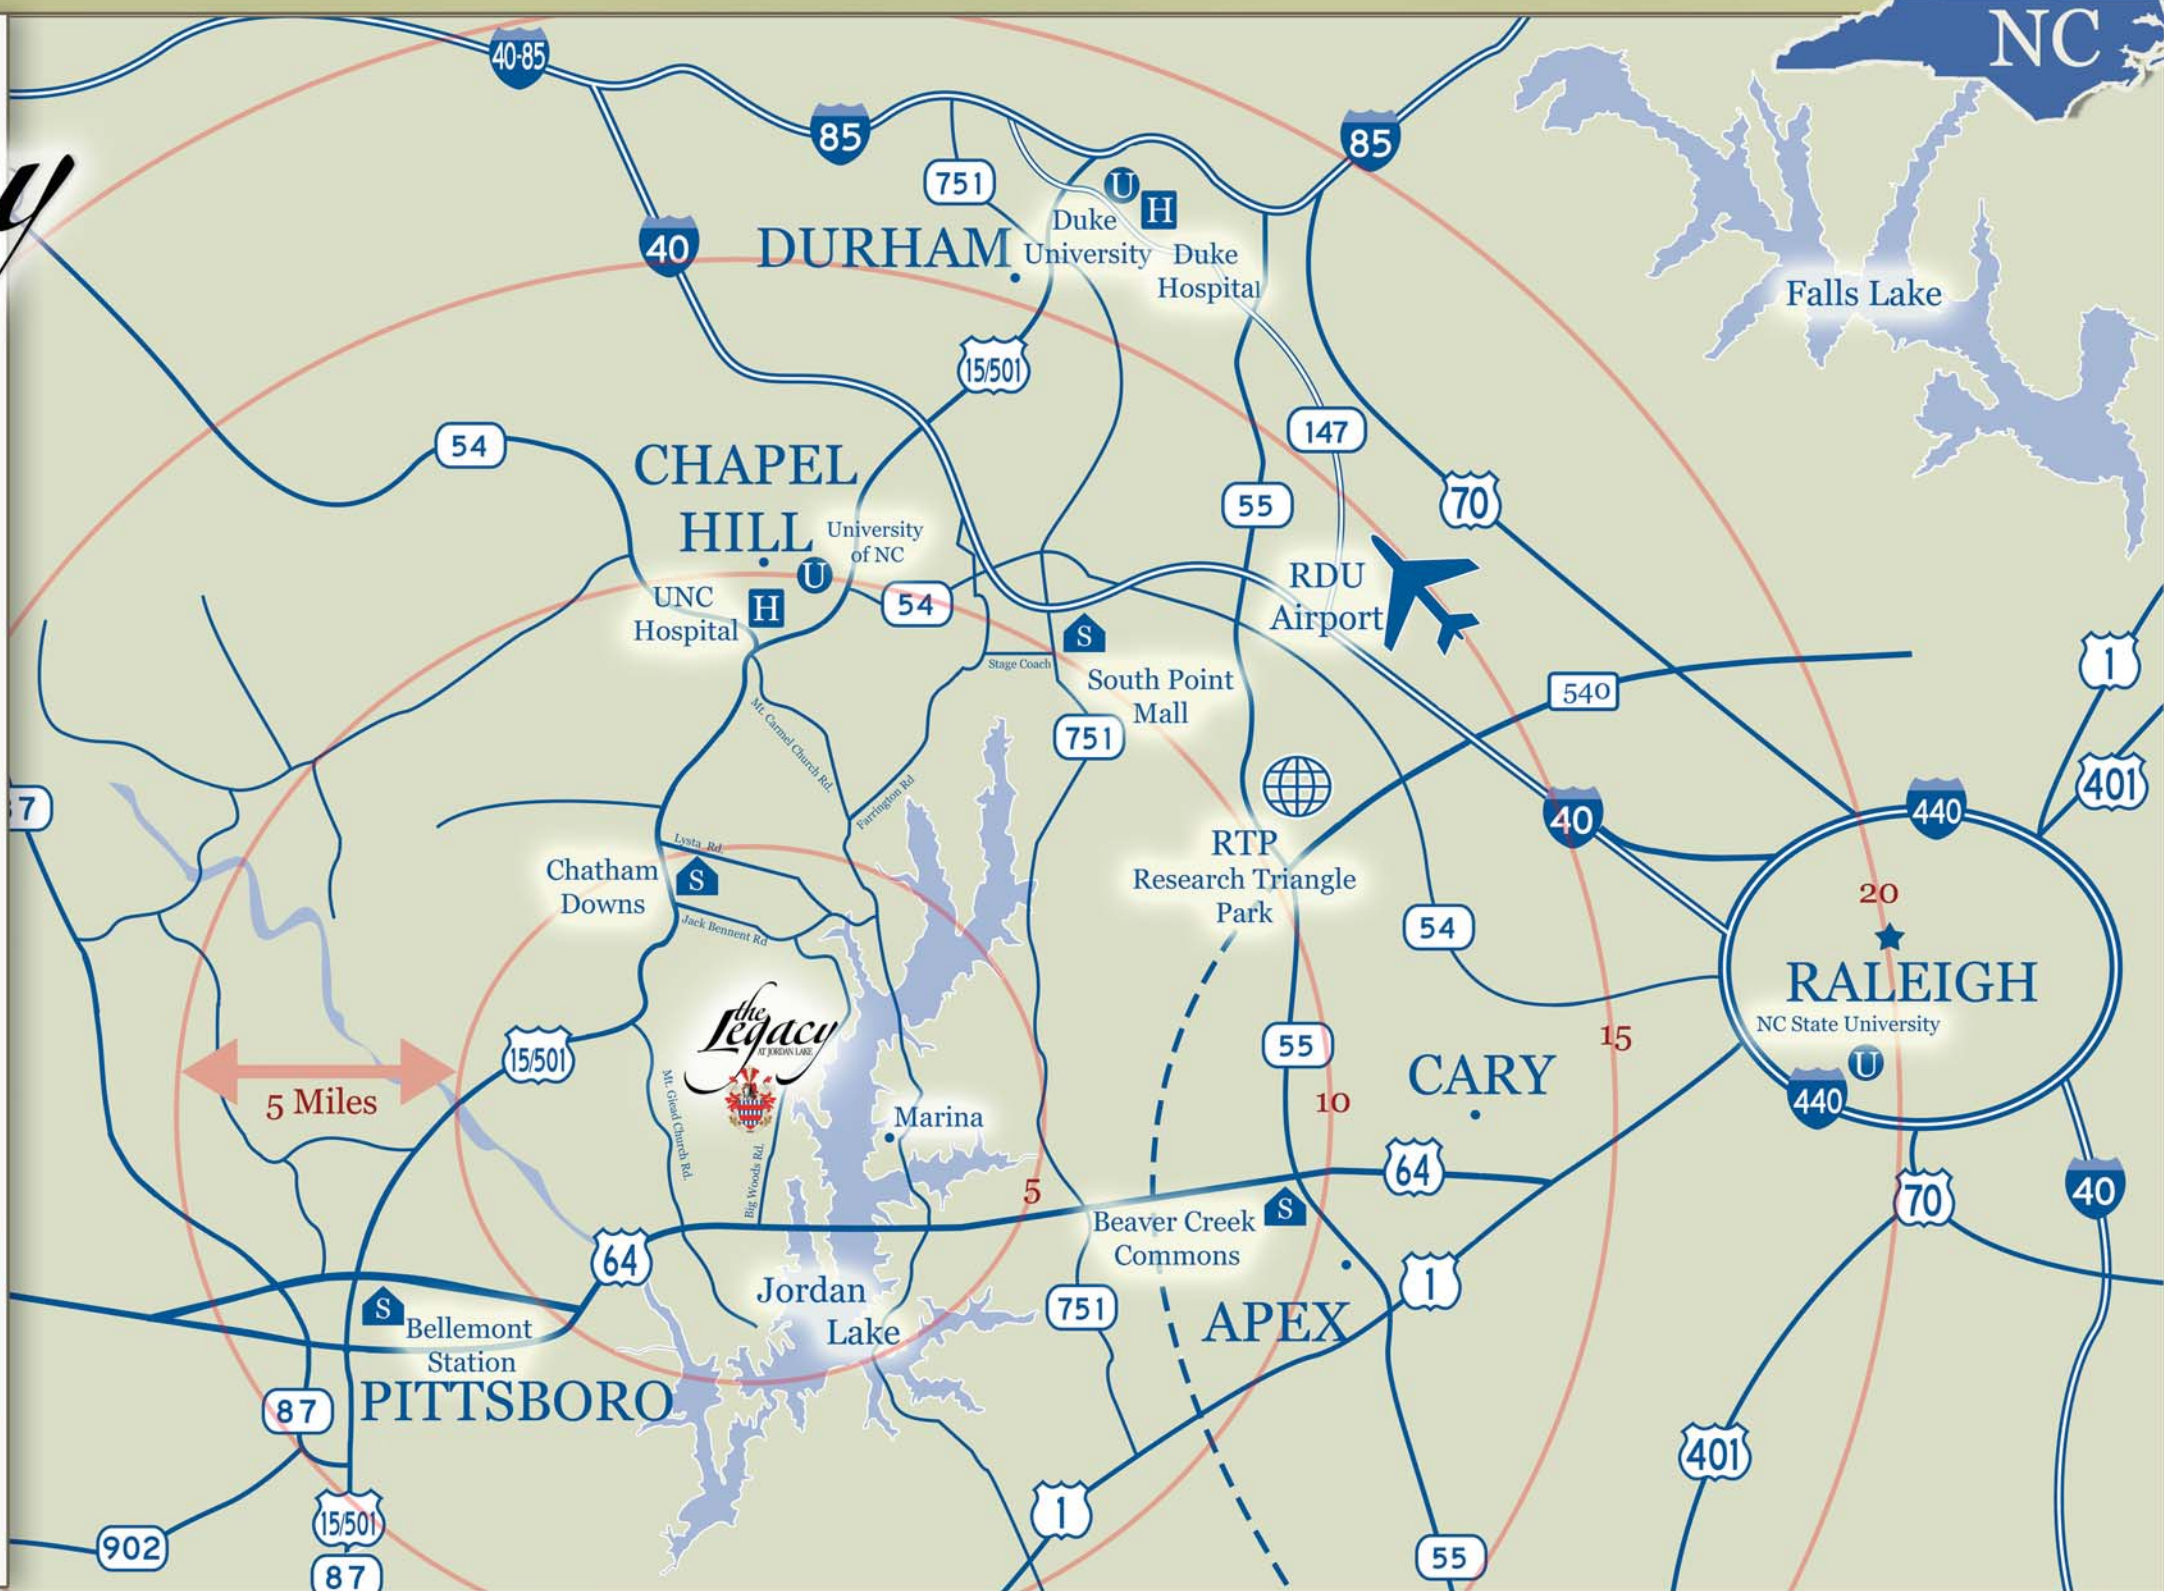

# *The Legacy* AT JORDAN LAKE

Nestled among the shores of Jordan Lake, The Legacy is protected from the rapid growth of Wake, Chatham, and Orange counties. Yet within arm's reach from the world-renowned medical facilities of Duke and UNC hospitals, the heartbeat of RTP, and unlimited shopping opportunities in Durham, Chapel Hill, and Raleigh. The Legacy at Jordan Lake is the place to be.

<b>S</b>	<b>H</b>	<b>U</b>
Shopping	Hospital	University

The Legacy Sales Group, LLC.  
330 Legacy Falls Drive North  
Chapel Hill, NC 27517  
919-545-2030 | www.legacyspa.com