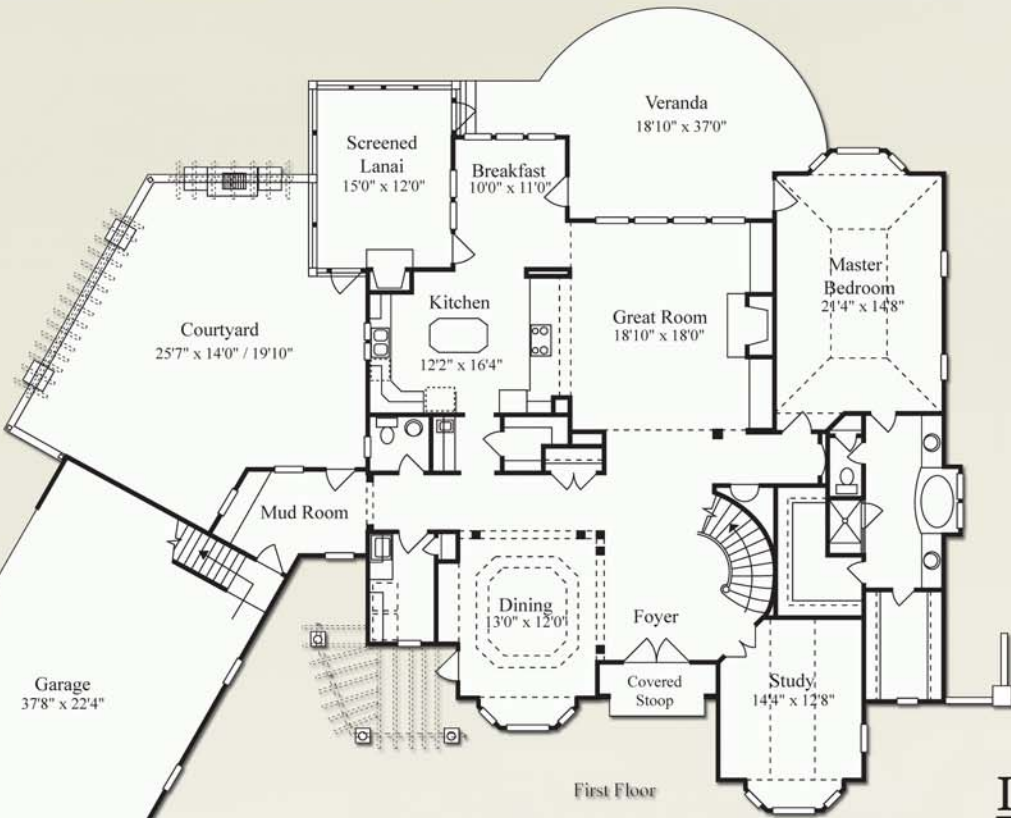

The Legacy
AT JORDAN LAKE

385 Legacy Falls Drive
Lot 5
Chapel Hill, NC 27517

Amazing 1st floor master plan that maximizes expansive views of meadows from the master bedroom, great room, breakfast room, veranda, screened lanai, and garden court. Open kitchen overlooks dramatic vaulted great room. Private, garden courtyard with pergolas and outdoor cook center. Separate stairs to huge rec. room. Radiant heat in masterbath, wall safe in master bedroom and much more!

Information:

MLS Num: 963996

Heated SqFt: 4,414

Bedrooms: 4

Full Baths: 5

Half Baths: 1