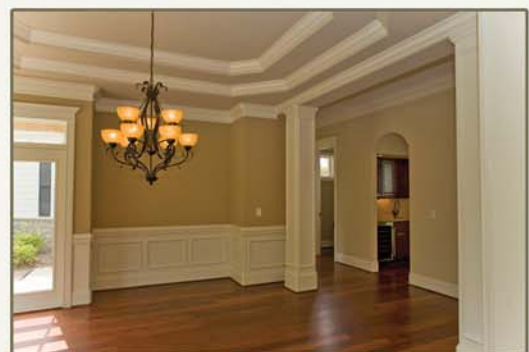

The Legacy
AT JORDAN LAKE

385 Legacy Falls Drive
Lot 5
Chapel Hill, NC 27517

Amazing 1st floor master plan that maximizes expansive views of meadows from the master bedroom, great room, breakfast room, veranda, screened lanai, and garden court. Open kitchen overlooks dramatic vaulted great room. Private, garden courtyard with pergolas and outdoor cook center. Separate stairs to huge rec. room. Radiant heat in masterbath, wall safe in master bedroom and much more!

New Classic Builders has earned a reputation as one of the premier luxury home builders in the area. The cornerstone of the company's success has been in providing superior quality and professional service while ensuring value for the client. We take pride in our continual focus on client care and communications.